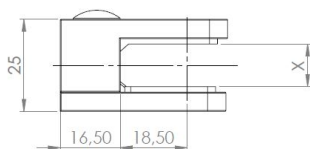

PRODUCT SHEET

Description:

Glass Clamp "Square" 45x47x27mm, SS316-SSS, Flat, 6-10,76mm Glass Thickness, No Safety Pin & No Cushions,, (Cushion Model D) Max Load Capacity Pr.Pcs: 25Kg

Item number:

22.10.600-0

Units	Box	Carton	HS Code	Barcode
Pcs.	4	40	8302419000	 5704866476119

X	Glass range
X	6 - 10,76 mm.

SISO A/S

Mileparken 11
DK-2740 Skovlunde
Denmark
VAT: DK 24786013

Phone +45 45 830 900

www.siso.dk
siso@siso.dk