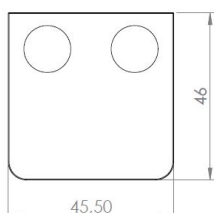

PRODUCT SHEET

Description:

Glass Clamp "Square" 45x47x27mm, SS316-SSS, Flat, 6-10,76mm Glass Thickness, No Safety Pin & No Cushions,, (Cushion Model D) Max Load Capacity Pr.Pcs: 25Kg

Item number:

22.10.600-0

Units	Box	Carton	HS Code	Barcode
Pcs.	4	40	8302419000	 5704866476119

X	Glass range
X	6 - 10,76 mm.

SISO A/S

Mileparken 11
DK-2740 Skovlunde
Denmark
VAT: DK 24786013

Phone +45 45 830 900

www.siso.dk
siso@siso.dk