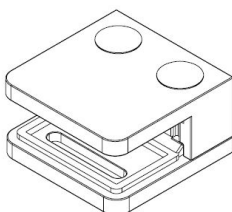

PRODUCT SHEET

Description:

Glass Clamp "Square" 45x47x27mm, SS316-SSS, Flat, 6-10,76mm Glass Thickness, No Safety Pin & No Cushions,, (Cushion Model D) Max Load Capacity Pr.Pcs: 25Kg

Item number:

22.10.600-0

Units	Box	Carton	HS Code	Barcode
Pcs.	4	40	8302419000	 5704866476119

X	Glass range
X	6 - 10,76 mm.

SISO A/S

Mileparken 11
DK-2740 Skovlunde
Denmark
VAT: DK 24786013

Phone +45 45 830 900

www.siso.dk
siso@siso.dk