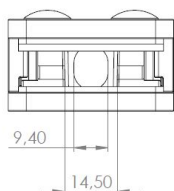

PRODUCT SHEET

Description:

Glass Clamp "Square" 45x47x27mm, SS316-SSS, Flat, 6-10,76mm Glass Thickness, No Safety Pin & No Cushions,, (Cushion Model D) Max Load Capacity Pr.Pcs: 25Kg

Item number:

22.10.600-0

Units	Box	Carton	HS Code	Barcode
Pcs.	4	40	8302419000	 5704866476119

X	Glass range
X	6 - 10,76 mm.

SISO A/S

Mileparken 11
DK-2740 Skovlunde
Denmark
VAT: DK 24786013

Phone +45 45 830 900

www.siso.dk
siso@siso.dk